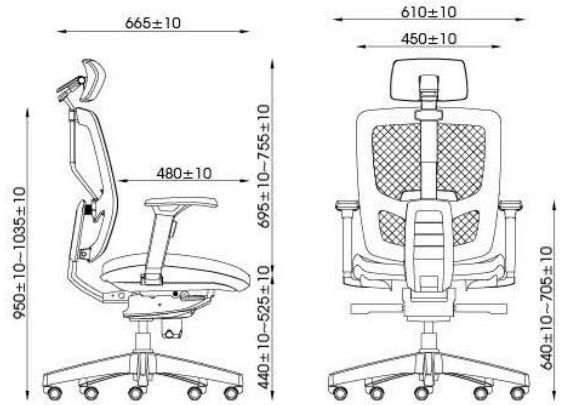

# Noble Series

DK-001H-KGAN

DK-001M-KGAN

DK-001V-A

TENSION SYSTEM

3D HEADREST ADJUSTMENT

UP AND DOWN

STREAMLINE APPEARANCE

LUMBAR SUPPORT ADJUSTMENT

INDEPENDANT BACK TILTING SYSTEM

ARM WIDTH ADJUSTMENT

3D ARM SYSTEM

SLIDING

ERGONOMIC CONTROL SYSTEM

5 POSITION LOCKING KNEE TILT

DISTINCTIVE CONTACT

# Noble Series

DK-003S-TGAN

DK-003M-TGAN

DK-003M-TGN

DK-003V-A

Self-Adjust Lumbar Support

Height Adjustment

Sliding