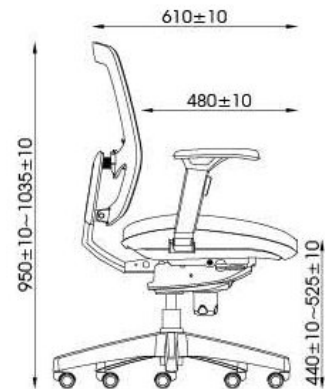

# Noble Series

DK-001H-KGAN

DK-001M-KGAN

DK-001V-A

TENSION SYSTEM

3D HEADREST ADJUSTMENT

UP AND DOWN

STREAMLINE APPEARANCE

LUMBAR SUPPORT ADJUSTMENT

INDEPENDANT BACK TILTING SYSTEM

ARM WIDTH ADJUSTMENT

3D ARM SYSTEM

SLIDING

ERGONOMIC CONTROL SYSTEM

5 POSITION LOCKING KNEE TILT

DISTINCTIVE CONTACT