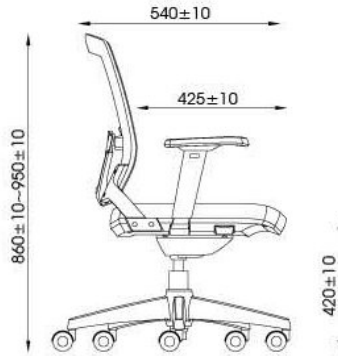

# Noble Series

DK-003S-TGAN

DK-003M-TGAN

DK-003M-TGN

DK-003V-A

Self-Adjust Lumbar Support

Height Adjustment

Sliding