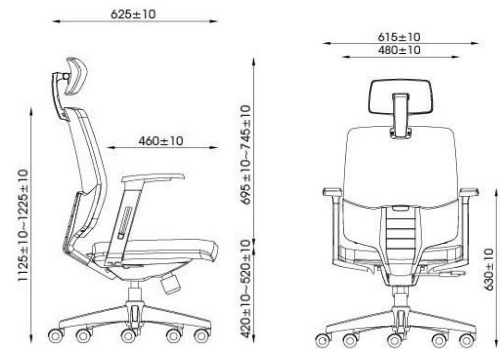

DK-002M-TGAN